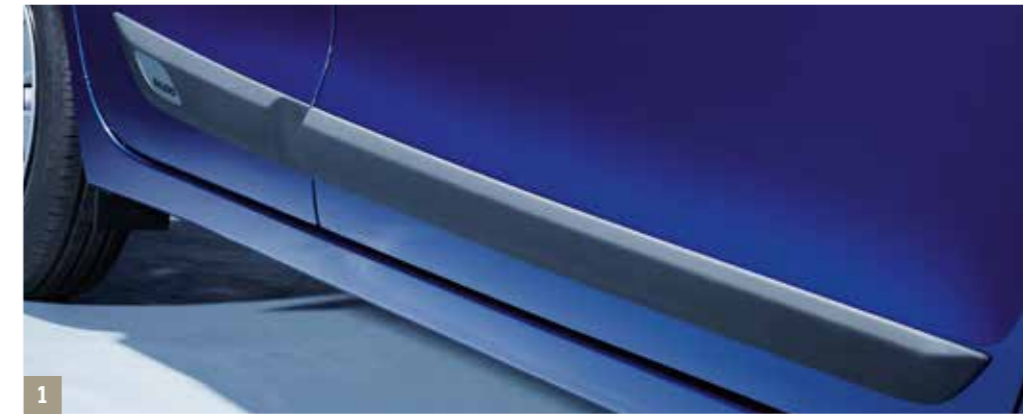

Accessories

PACKAGES

AERO DESIGN

Headwind? Tail wind? It's a breeze with the AERO. The spoiler design gives your Baleno a sporty air, and the AERO look brings out the Baleno's sleek and dynamic edge.

1 | AERO Package
Part No. 9900L-68P00-AER

The package includes:

1. **2 |** Front under spoiler Primed, can be painted in body colour (as shown) or in two-tone.
   Part No. 990J0M68P07-070
2. **3 |** Rear under spoiler Primed, can be painted in body colour (as shown) or in two-tone.
   Part No. 990J0M68P07-020
3. **4 |** Side under spoiler Primed, can be painted in body colour (as shown) or in two-tone.
   Part No. 990J0M68P07-030

EXTERIOR

1. **1 | Side Body Moulding**
   With silver BALENO logo badge, paintable
   Part No. 990E0-68P07-000
2. **2 | Bumper Corner Protection**
   Set for front and rear, left and right side, paintable
   Part No. 990E0-68P06-000
3. **3 | Fender Extension & Side Skirt Set ^{2,3,4}**
   Complete set for one car covering front and rear fenders including side skirts, paintable
   Part No. 990E0-68P08-000

¹ Not in combination with rear mud flaps flexible Part No. 990E0-68P14-000, rear mud flaps rigid Part No. 990J0M68P00-020.

² Not in combination with front under spoiler Part No. 990J0M68P07-010, rear under spoiler Part No. 990J0M68P07-020, side under spoiler Part No. 990J0M68P07-030.