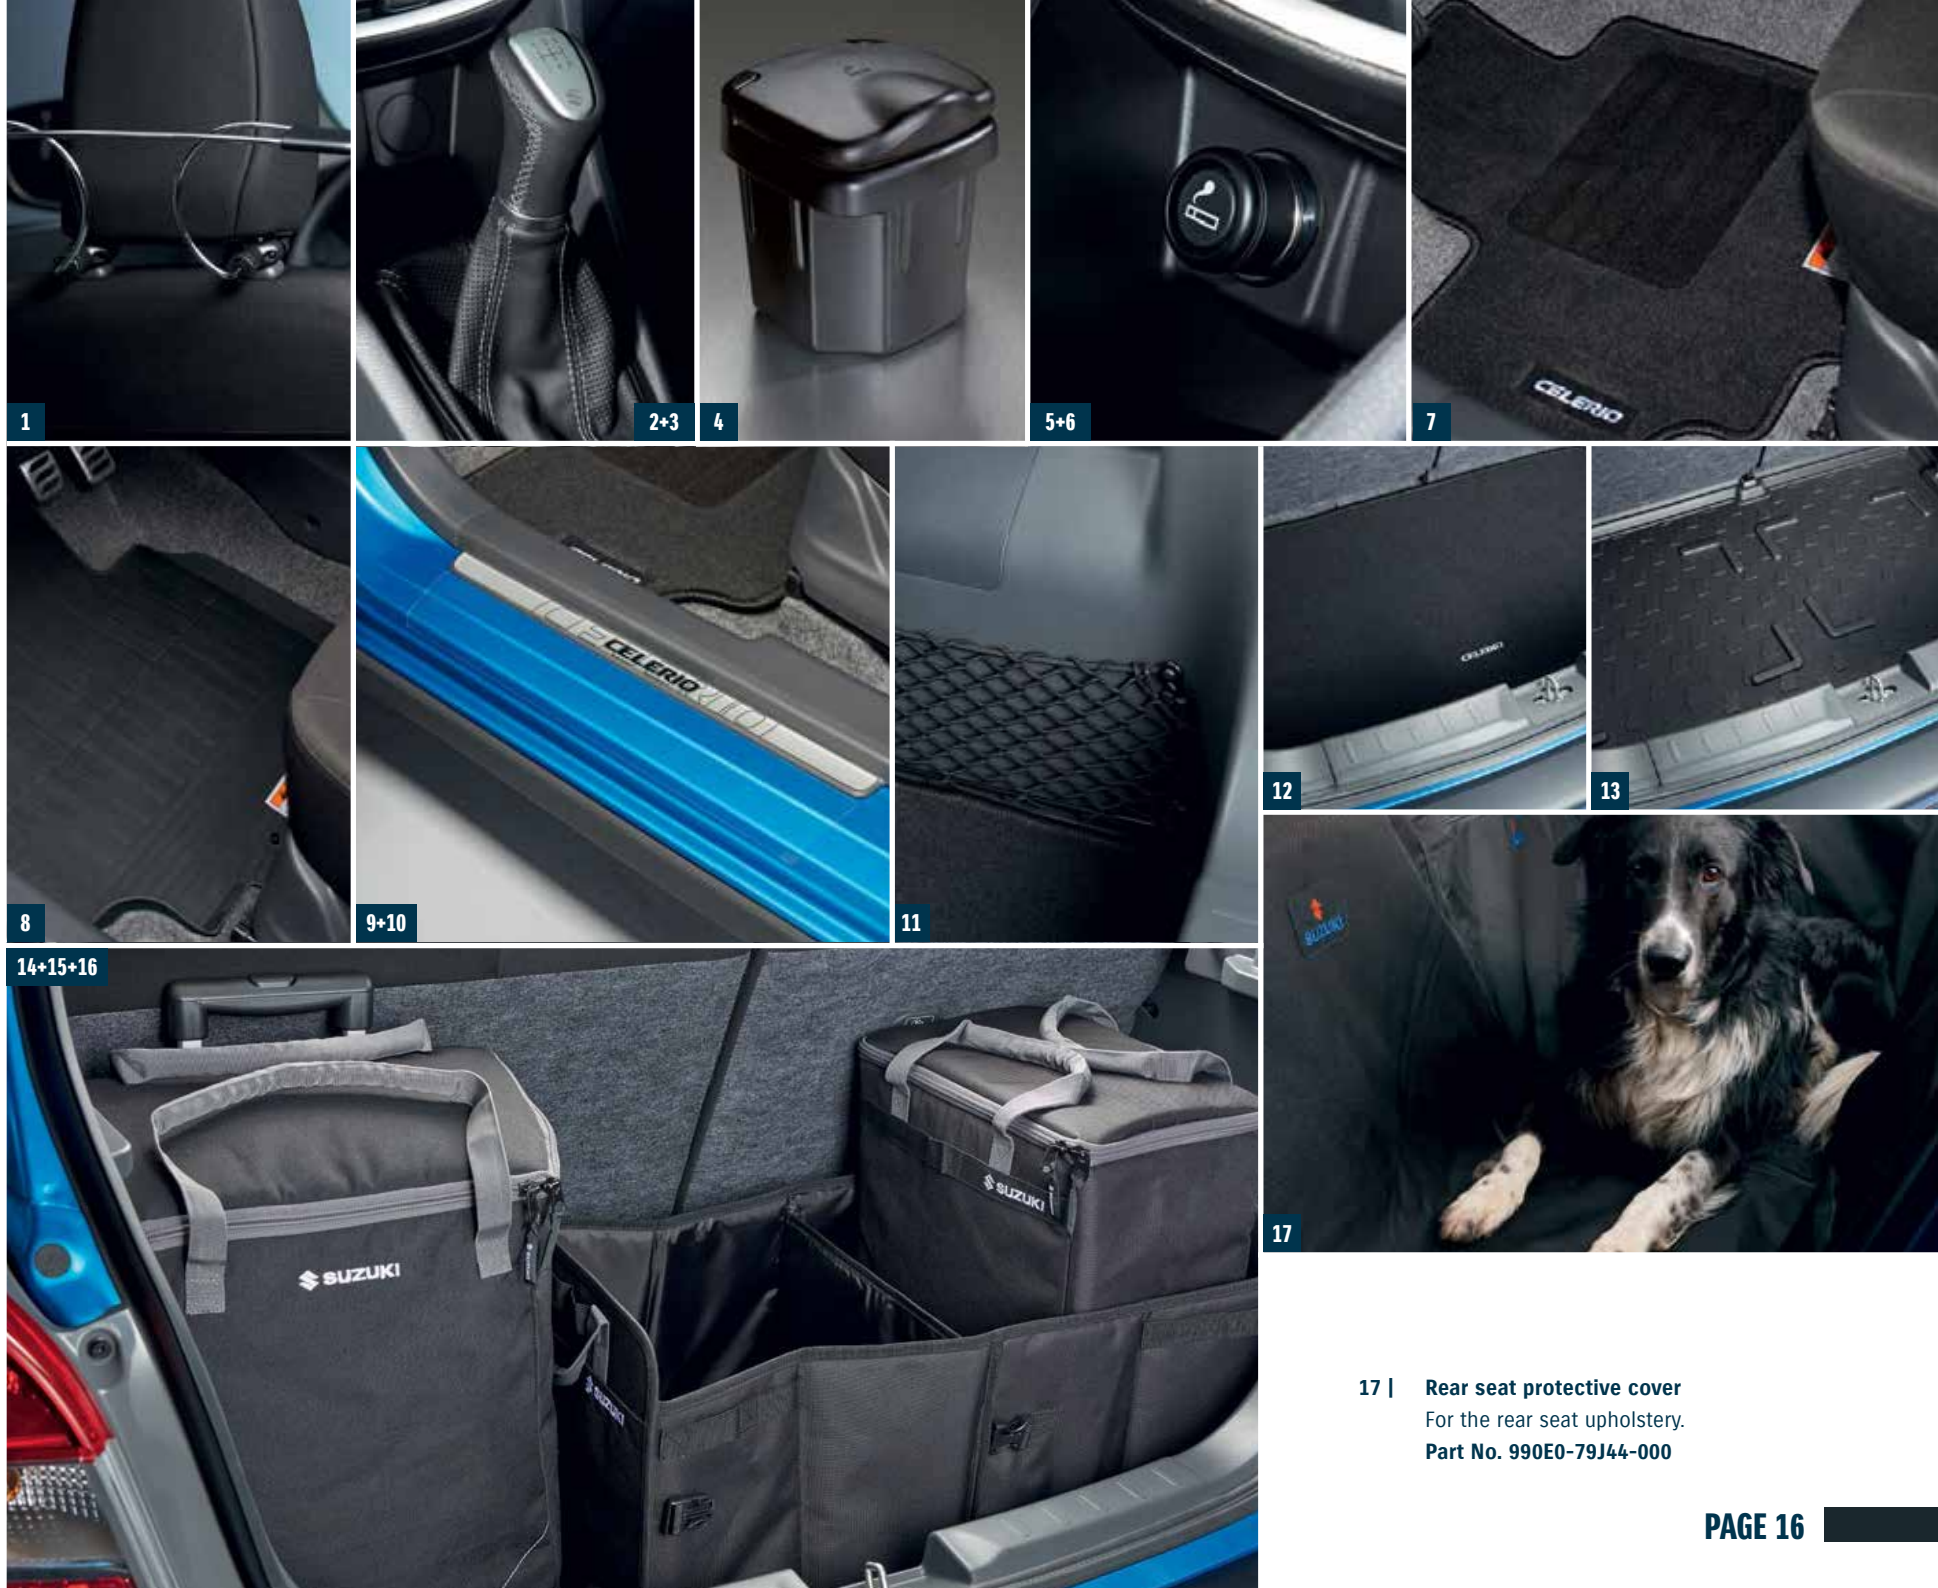

- 11 | **Cargo side net**
  Part No. 990E0-84M34-000
- 12 | **Cargo mat "ECO"**
  Anthracite needle felt carpet with Celerio logo.
  Part No. 990E0-84M40-000
- 13 | **Cargo tray**
  Tray-shaped, waterproof to keep your boot clean.
  Part No. 990E0-84M15-000
- 14 | **Foldable luggage bag**
  Black with Suzuki logo, with four non slip studs on the base and individually adjustable straps to ensure easy and safe fixation in the boot, dimension: approx. H 300mm / W 640mm / D 360mm / C 25-50 litres (when fully extended).
  Part No. 990F0-MLFB1-000
- 15 | **Roller bag**
  Black with Suzuki logo, with smooth running rollers, extendible handle, individually adjustable straps which ensure easy and safe fixation in the boot, fits upright, dimension: approx. H 420mm / W 340mm / D 200mm / C 21-36 litres (height extended: 620mm).
  Part No. 990F0-MLRB1-000
- 16 | **Thermo bag**
  Black with Suzuki logo, individually adjustable straps which ensure easy and safe fixation in the boot, fits into one of the two pockets of the foldable luggage bag, dimension: approx. H 380mm / W 320mm / D 210mm / C 21 litres.
  Part No. 990F0-MLTB1-000

- 17 | **Rear seat protective cover**
  For the rear seat upholstery.
  Part No. 990E0-79J44-000