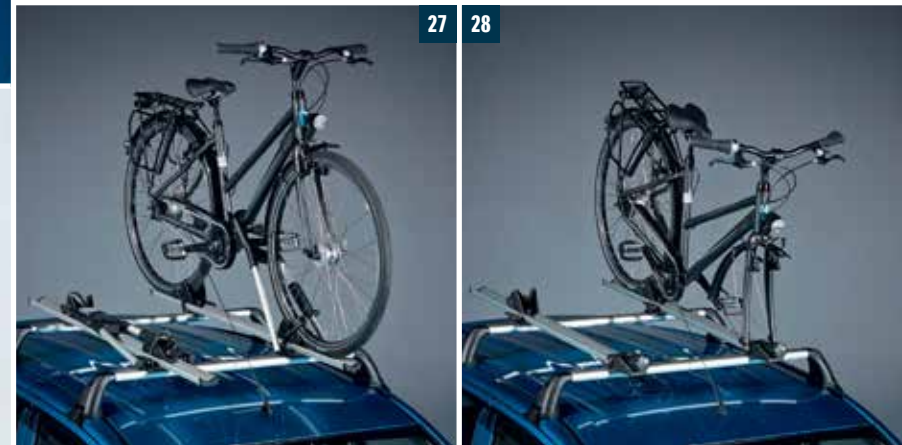

1. **16 | Side body moulding**
   Set for left and right side, can be painted in body colour. With silver Celerio logo badge.
   Part No. 43210-84MD0-0SP
   With black Celerio logo badge.
   Part No. 990E0-84M08-BCR
2. **17 | Rain and wind deflector set**
   For front windows, two-piece set.
   Part No. 990E0-84M24-000
   For rear windows, two-piece set.
   Part No. 990E0-84M25-000
3. **18 | Bumper corner protection**
   For front and rear bumper, four-piece set, can be painted in body colour.
   Part No. 990E0-84M06-000
4. **19 | Mud flap set front, flexible**
   With S-mark, two-piece set.
   Part No. 990E0-84M13-000
   Mud flap set rear, flexible
   With S-mark, two-piece set.
   Part No. 990E0-84M14-000
5. **20 | Bumper protection foil**
   Protects your bumper from scratches.
   Black
   Part No. 990E0-84M57-000
   Transparent (no image)
   Part No. 990E0-84M58-000
6. **21 | Parking sensors rear**
   Set of four paintable sensors and piezo buzzer.
   Part No. 990E0-68L53-020

1. **22 | Deodorant filter**
   Filters dust, pollen, sand, mites, unpleasant odours from outside and inside the car and other air impurities.
   Part No. 99000-990M0-AF2
2. **23 | Multi roof rack**
   Aluminium tube with T-slot fixation system.
   Part No. 78901-84M00-000
3. **24 | Roof box "CERTO 460"**
   Silver metallic roof box with "MASTER-FIT" system for quick and convenient mounting to the multi roof rack. The dynamic opening can be done from both sides, lockable. Antenna needs to be removed. Volume 440 litres, dimensions 192cm / 82cm / 42cm.
   Part No. 990E0-59J43-000
4. **25 | Installation kit**
   For T-slot fixation for roof box.
   Part No. 990E0-59J43-000
   Part No. 990E0-59J43-001
5. **26 | Roof rack storage bag**
   Black with large Suzuki logo, for roof rack.
   Part No. 990E0-79J91-000
6. **27 | Bike carrier "GIRO"**
   AF"1,14 for transporting complete bikes, one set for one bike, lockable.
   Part No. 990E0-59J20-000
7. **28 | Roof rail bicycle module "GIRO SPEED"**
   For transporting bicycles without front wheel, one set for one bike, lockable.
   Part No. 990E0-59J21-000