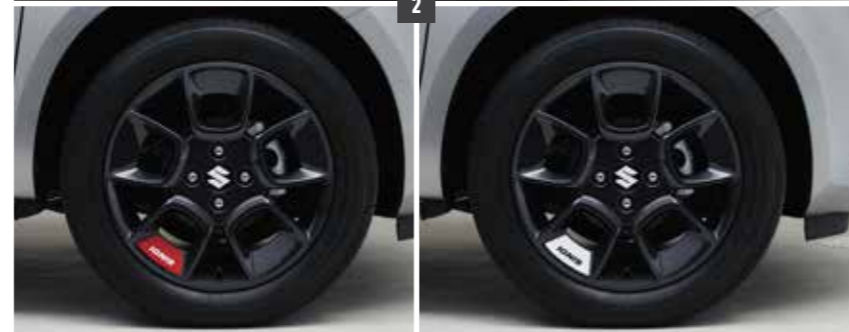

GET THE RIGHT ACCENT

1 | Body Side Decal

Available in following colours:

Red

Part No. 990E0-62R91-RED

Blue

Part No. 990E0-62R91-BLU

White

Part No. 990E0-62R91-WHT

WHEELS YOUR WAY

2 | Wheel Decal for 15" OE-Wheel

With IGNIS logo, four-piece set.
Available in following colours:

Red

Part No. 99000-990EJ-WA1

Blue

Part No. 99000-990EJ-WA3

White

Part No. 99000-990EJ-WA4

3 | Centre Cap

With Suzuki logo, four-piece set.
Available in following colours:

Silver

Part No. 990E0-61M78-CAP

Black

Part No. 99236-62R00-DB7

Red

Part No. 99236-62R00-ZNB

White

Part No. 99236-62R00-26U

PROTECT YOUR IGNIS IN STYLE

4 | Rain and Wind Deflector Set

Four-piece set, for front and rear windows.
Part No. 990J0M66RQ0-010

5 | UD Flap, flexible^{2,3,4}

Two-piece set, front.
Part No. 990E0-62R13-000

Two-piece set, rear.
Part No. 990E0-62R14-000

* Disclaimer: Colour of images displayed might not be available.