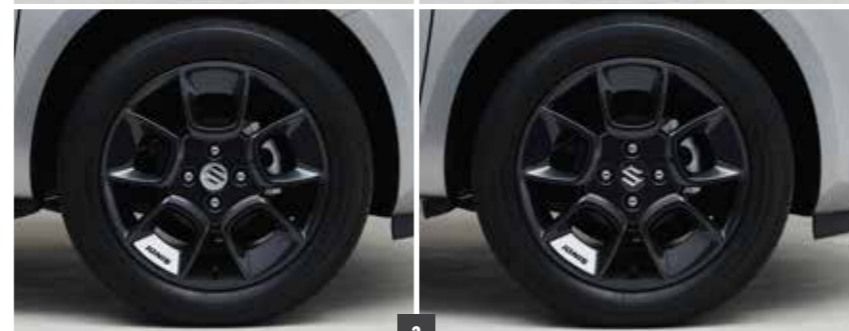

GET THE RIGHT ACCENT

1 | Body Side Decal

Available in following colours:

Red

Part No. 990E0-62R91-RED

Blue

Part No. 990E0-62R91-BLU

White

Part No. 990E0-62R91-WHT

WHEELS YOUR WAY

2 | Wheel Decal for 15" OE-Wheel

With IGNIS logo, four-piece set.
Available in following colours:

Red

Part No. 99000-990EJ-WA1

Blue

Part No. 99000-990EJ-WA3

White

Part No. 99000-990EJ-WA4

3 | Centre Cap

With Suzuki logo, four-piece set.
Available in following colours:

Silver

Part No. 990E0-61M78-CAP

Black

Part No. 99236-62R00-DB7

Red

Part No. 99236-62R00-ZNB

White

Part No. 99236-62R00-26U

PROTECT YOUR IGNIS IN STYLE

4 | Rain and Wind Deflector Set

Four-piece set, for front and rear windows.
Part No. 990J0M66RQ0-010

5 | UD Flap, flexible^{2,3,4}

Two-piece set, front.
Part No. 990E0-62R13-000

Two-piece set, rear.
Part No. 990E0-62R14-000

* Disclaimer: Colour of images displayed might not be available.