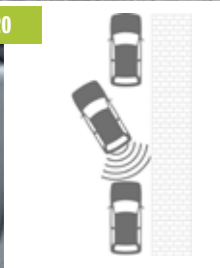

- 9 | **Door mirror cover**
White - **Part No. 99122-78R00-26U**
Silver - **Part No. 99122-78R00-Z2S**
Chrome - **Part No. 99122-78R00-000**
- 10 | **Spare tyre cover, rigid**
Stainless steel ring and black cover plate, suitable for 195/80R15 96S tyres.
Part No. 990E0-78R13-000
- 11 | **Spare tyre cover, soft**
Black with Suzuki logo in blue/red, suitable for standard tyre.
Part No. 99000-990YB-700
- 12 | **Decal, Jimny**
Decal with “ジムニー” (JIMNY in Japanese) for spare tyre cover.
Part No. 99230-78R00-005
- 13 | **Decal, Yonku**
Decal with “四駆” (4WD in Japanese) for spare tyre cover.
Part No. 99230-78R00-006
- 14 | **Mud flap, red**
WITH JIMNY LOGO, TWO-PIECE SET.
Front - **Part No. 99118-78R00-RD1**
Rear - **Part No. 99118-78R10-RD1**